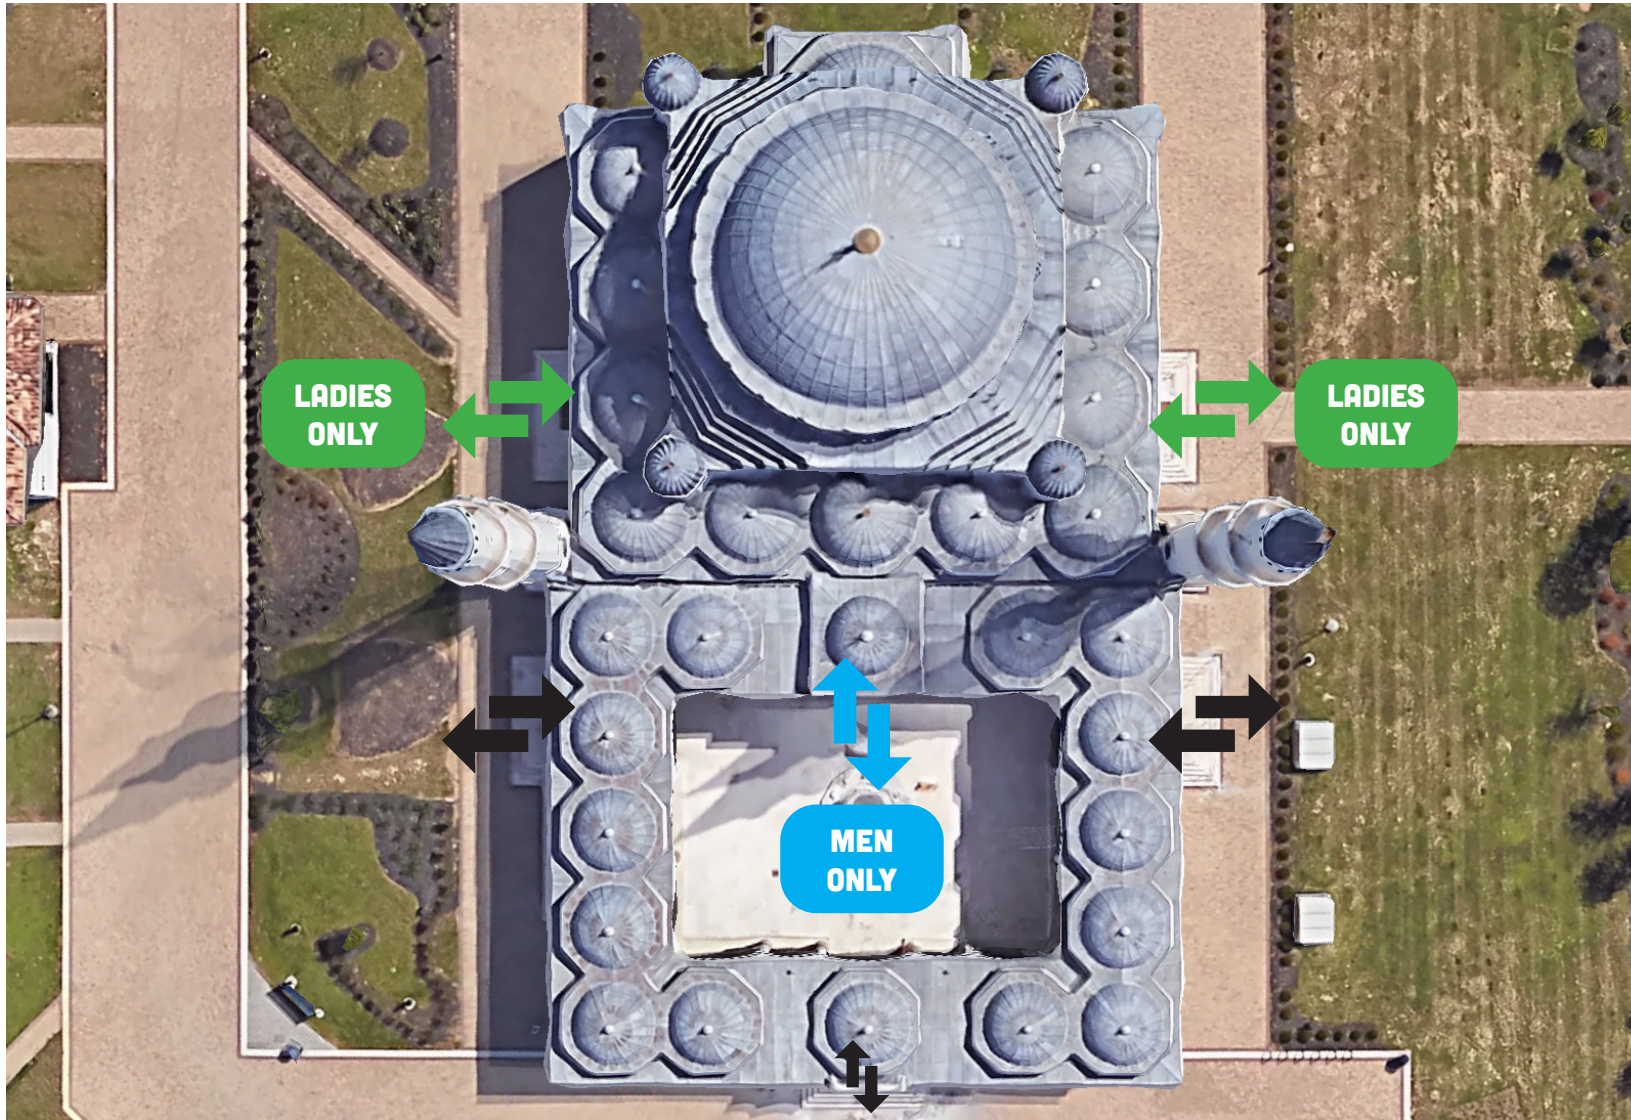

EID PRAYER INSTRUCTIONS

LADIES ONLY DOOR

These doors are currently closed but will be open for specifically during the eid prayers
There will assigned shoe racks for ladies only near stairs.

MEN ONLY DOOR

This door is the one that is currently being used as the main door.
Elderly or handicapped women/men will be assisted by this door.

THIS OPERATION IS NEW TO EID al-ADHA 2024.

WE ARE AIMING TO REDUCE CROWD AROUND DOORS.

PLEASE FOLLOW THE VOLUNTEERS & SECURITY.

Notes

- Bring your own prayer rug
- Perform wudu at home
- Carpooling is strongly advised
- DCA Underground parking will be available with limited capacity.
- Extra parking will be available at VFW Post 8950 and Jubilee Church across the road as well.

OUTER DOORS

These doors are mixed-use, please respect the opposite gender, be patient, and do not crowd around doors.
You can take pictures outside, and greet your friends in the garden, not around doors, please.